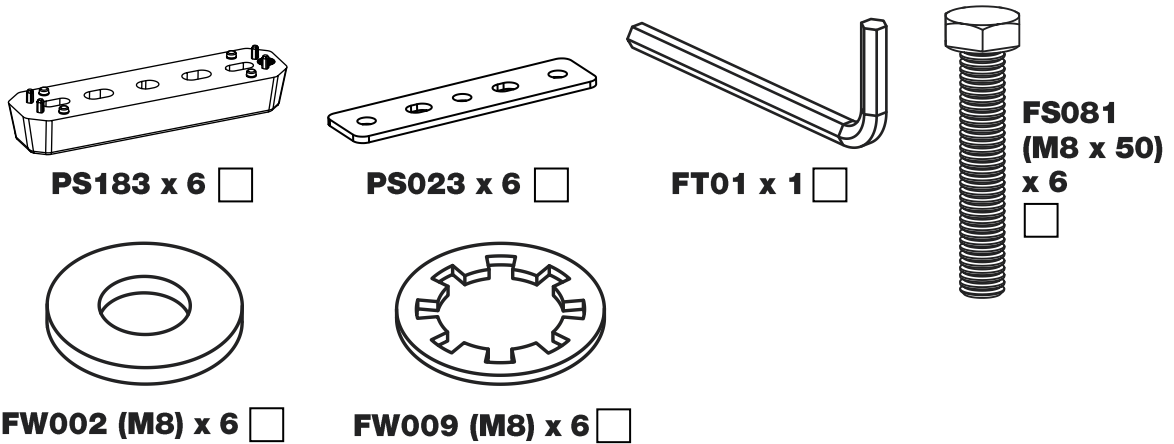

TC3PR/FL KammBar

Instructions

CITY CRASH (✓)

According to ISO/ PAS 11154:2006

KammBar Pro

KammBar Fleet

Fitting Kit

1.

4.

5.

6.

7.

13mm

M8 x 50mm + PS183

8.

9.