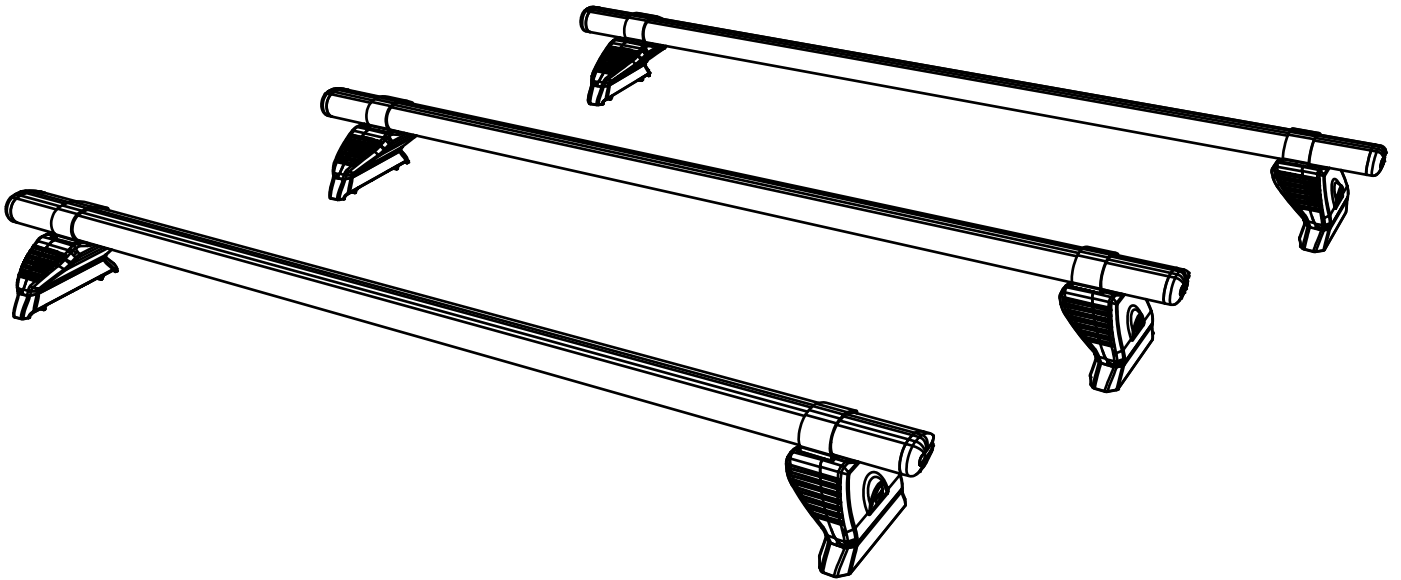

TC3PR/FL KammBar

Instructions

CITY CRASH (✓)

According to ISO/ PAS 11154:2006

KammBar Pro

KammBar Fleet

Fitting Kit

1.