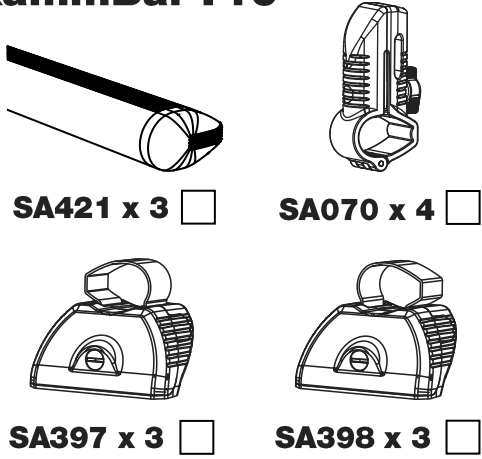

TC3PR/FL KammBar

Instructions

CITY CRASH (✓)

According to ISO/ PAS 11154:2006

KammBar Pro

KammBar Fleet

Fitting Kit

1.

4.

5.

6.

7.

13mm

M8 x 50mm + PS183

8.

9.