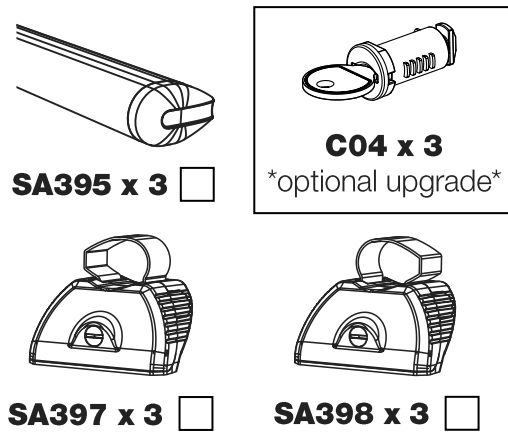

TC3PR/FL KammBar

Instructions

CITY CRASH (✓)

According to ISO/ PAS 11154:2006

KammBar Pro

KammBar Fleet

Fitting Kit

1.

4.

5.

6.

7.

13mm

M8 x 50mm + PS183

8.

9.