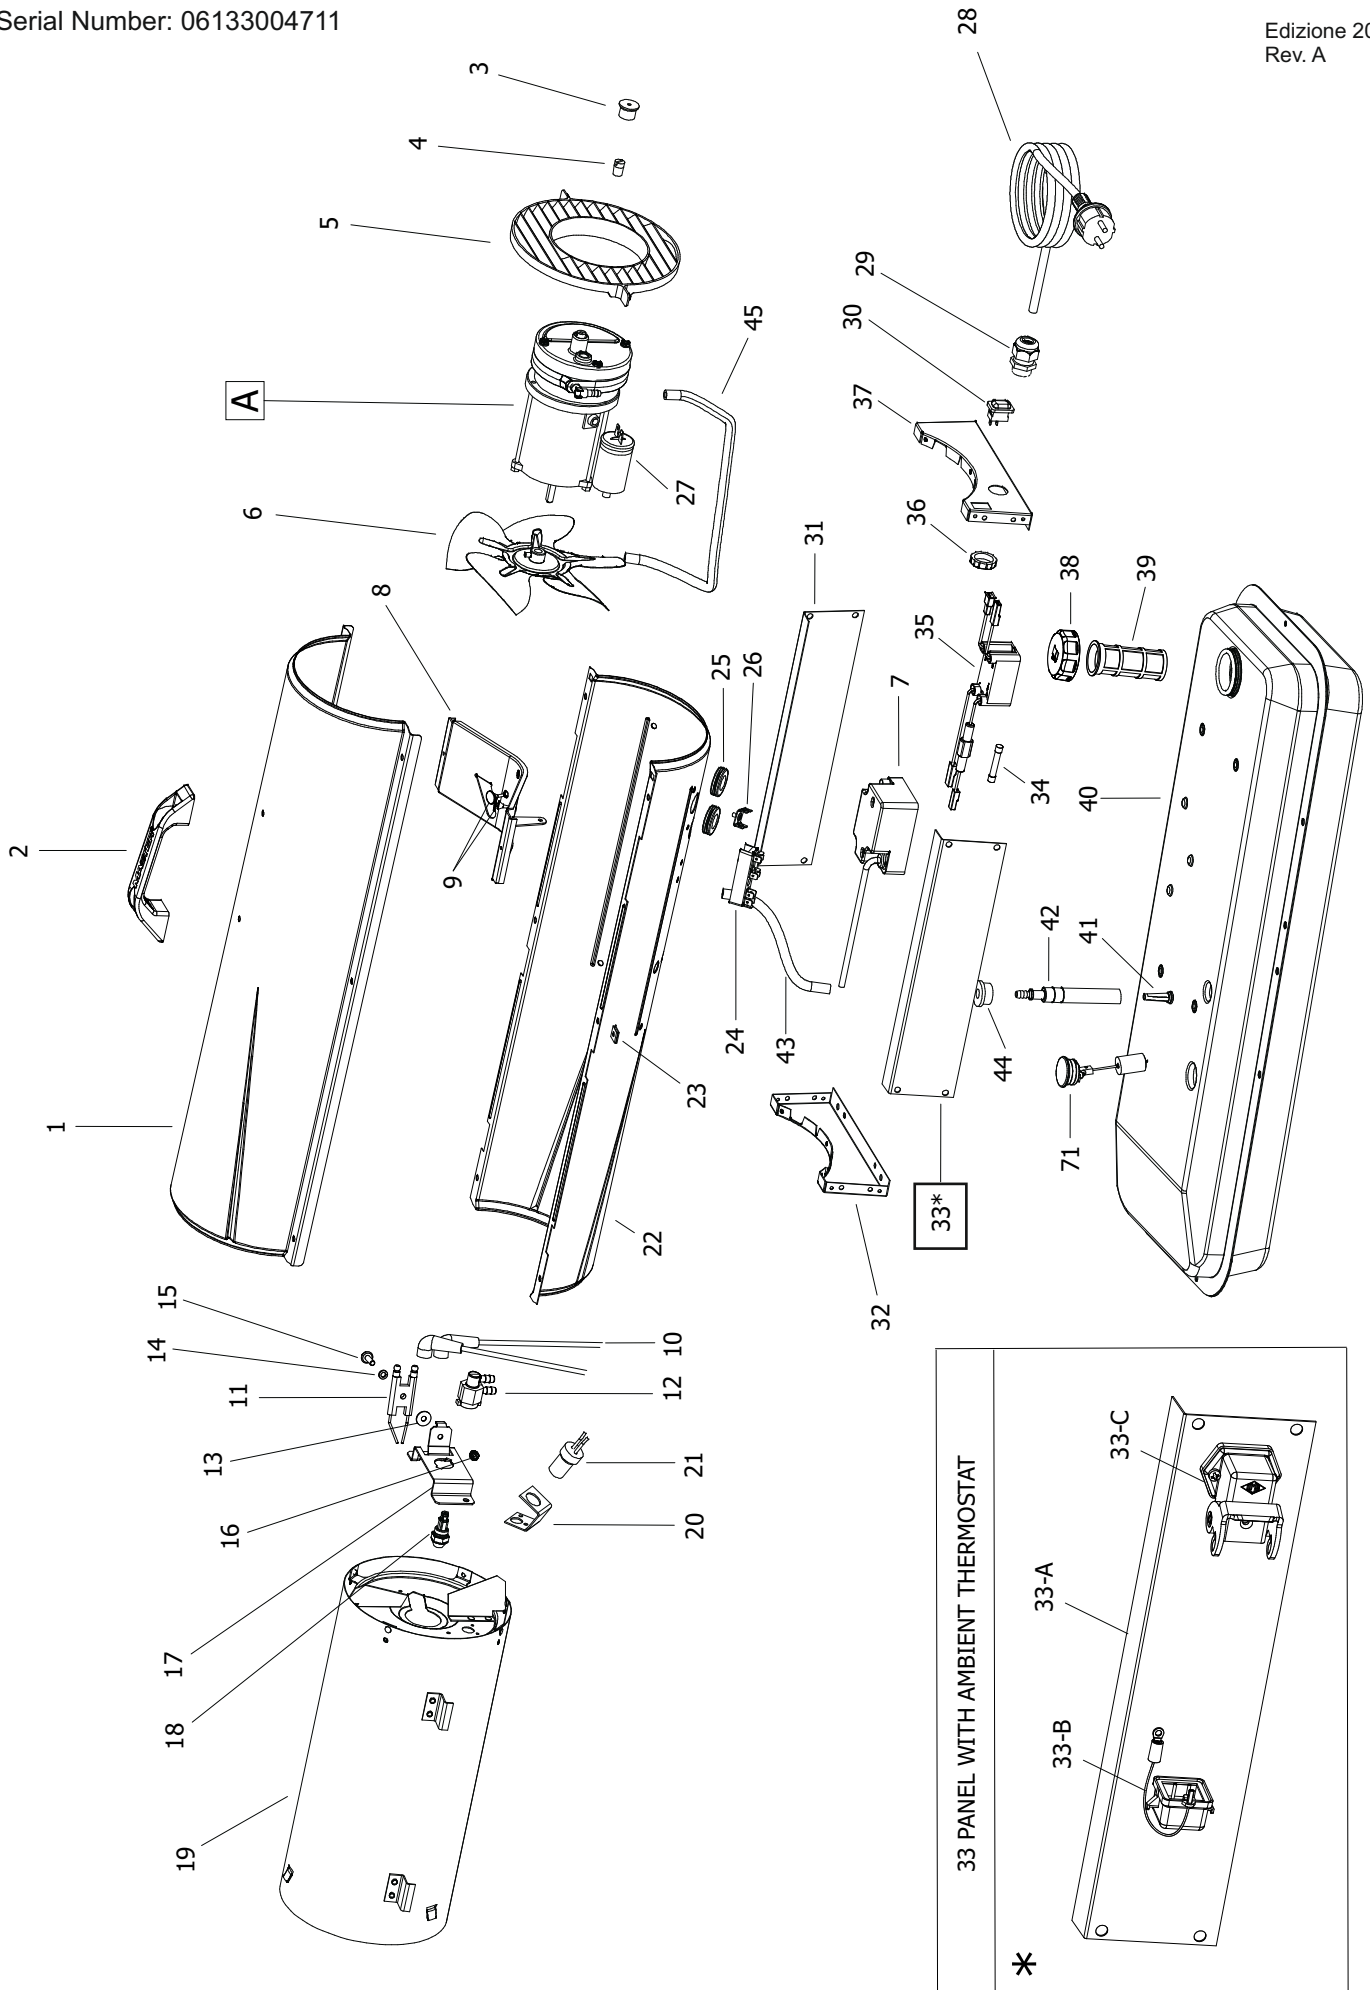

Pos.	Code NR	Description
39	4105.292	FUEL TANK FILTER
40	4110.894	FUEL TANK
41	4110.356	FUEL FILTER
42	4110.427	FUEL LINE
43	4110.032	FUEL LINE
44	4100.541	RUBBER BUSHING
45	4104.147	AIR LINE
46	4110.478	MOTOR 1/35 HP
47	4108.635	INSERT
48	4101.532	PUMP BODY
49	4108.590	PUMP BODY SCREW
50	4101.666	BLADE
51	4100.661	BARB ELBOW
52	4103.441	ROTOR
53	4109.724	PUMP END COVER
54	4109.716	LINT FILTER
55	4108.536	SCREW/LOCKWASHER 4,8x30
56	4109.708	OUTPUT FILTER
57	4109.690	INTAKE FILTER
58	4109.674	END COVER
59	4108.379	STEEL BALL
60	4108.528	SCREW/LOCKWASHER 4,8x25
61	4102.141	PRESSURE RELIEF SPRING
62	4102.133	ADJUSTING SCREW
71	4260.006	FUEL GAUGE
72	4111.119	THERMOSTAT SOCKET FROM SERIAL NUMBER 32117091
73	4162.467	CAP FOR THERMOSTAT SOCKET FROM SERIAL NUMBER 32117091
...	4103.925	WHEEL KIT HD B35/70

B 35 CED MODEL 2013

UNIT 1

ILLUSTRATED PARTS BREAKDOWN

Edizione 2013
Rev. A

From Serial Number: 06133004711