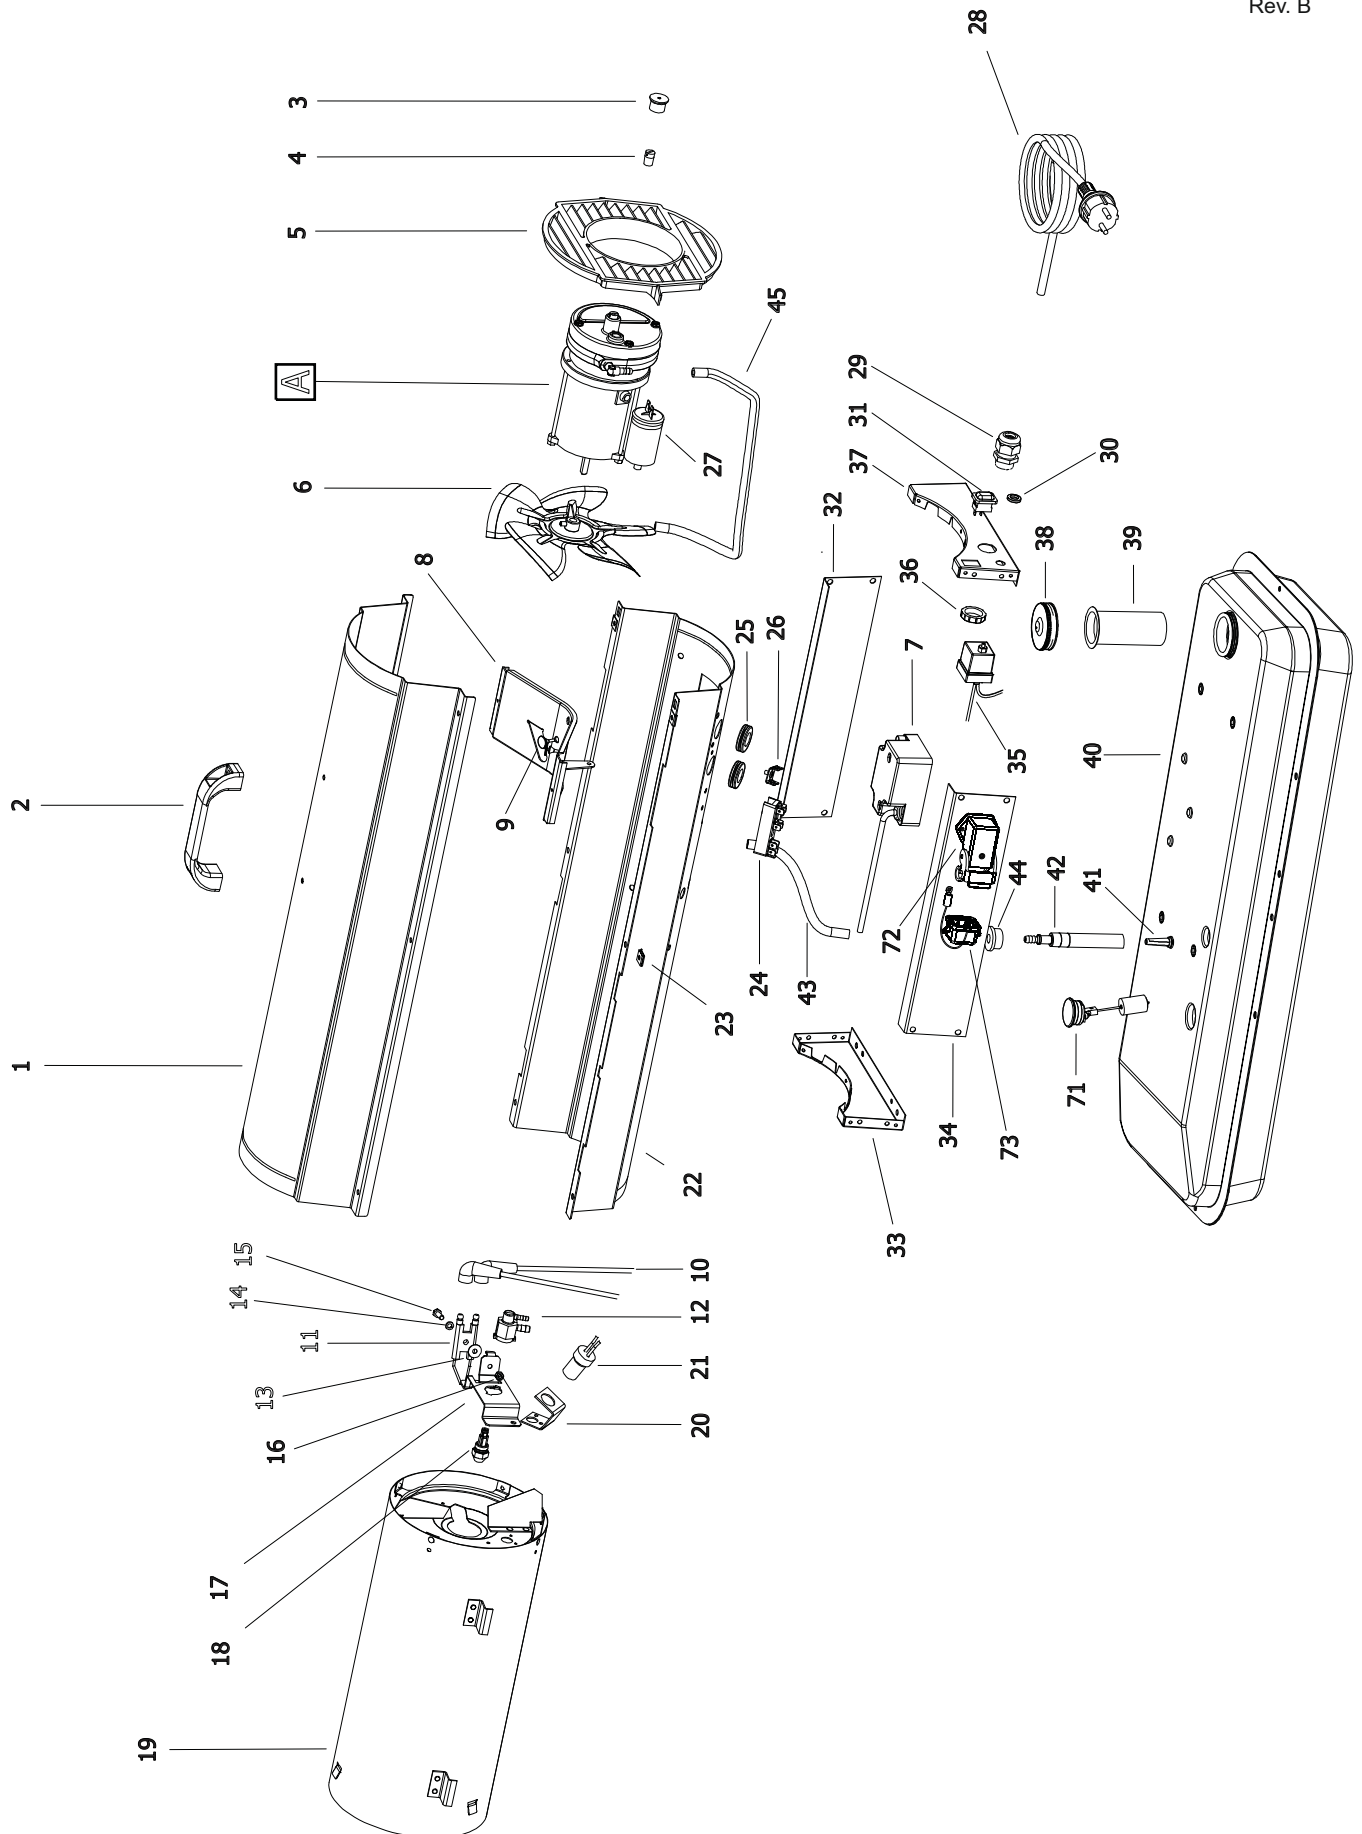

Pos.	Code NR	Description
40	4110.032	FUEL LINE
41	4100.541	RUBBER BUSHING
42	4104.147	AIR LINE
43	4110.478	MOTOR 1/35 HP
44	4108.635	INSERT
45	4101.532	PUMP BODY
46	4108.590	PUMP BODY SCREW
47	4101.666	BLADE
48	4100.661	BARB ELBOW
49	4103.441	ROTOR
50	4109.724	PUMP END COVER
51	4109.716	LINT FILTER
52	4108.536	SCREW/LOCKWASHER 4,8x30
53	4109.708	OUTPUT FILTER
54	4109.690	INTAKE FILTER
55	4109.674	END COVER
56	4108.379	STEEL BALL
57	4108.528	SCREW/LOCKWASHER 4,8x25
58	4102.141	PRESSURE RELIEF SPRING
59	4102.133	ADJUSTING SCREW
...	4103.925	WHEEL KIT HD B35/70

B 35 CED MODEL 2011/2012

UNIT 1

ILLUSTRATED PARTS BREAKDOWN

From Serial Number: 31107458

Edizione 2012
Rev. B