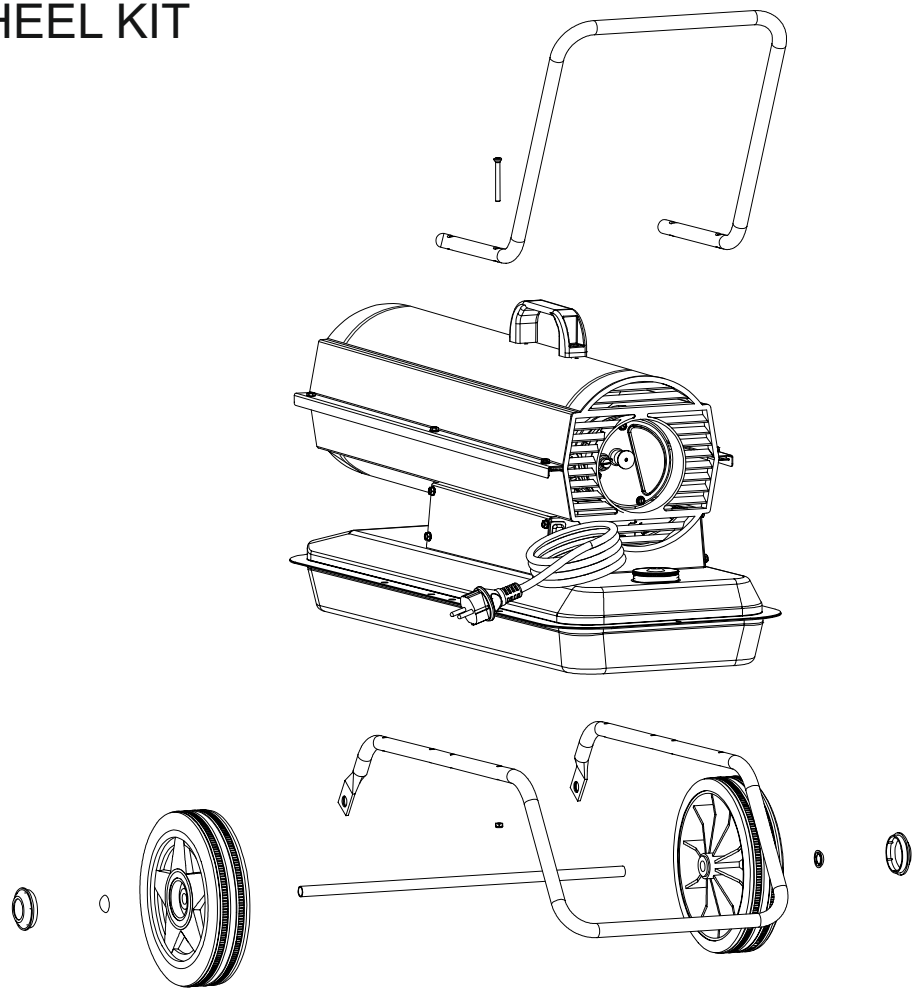

Pos.	Code NR	Description
40	4110.032	FUEL LINE
41	4100.541	RUBBER BUSHING
42	4104.147	AIR LINE
43	4110.478	MOTOR 1/35 HP
44	4108.635	INSERT
45	4101.532	PUMP BODY
46	4108.590	PUMP BODY SCREW
47	4101.666	BLADE
48	4100.661	BARB ELBOW
49	4103.441	ROTOR
50	4109.724	PUMP END COVER
51	4109.716	LINT FILTER
52	4108.536	SCREW/LOCKWASHER 4,8x30
53	4109.708	OUTPUT FILTER
54	4109.690	INTAKE FILTER
55	4109.674	END COVER
56	4108.379	STEEL BALL
57	4108.528	SCREW/LOCKWASHER 4,8x25
58	4102.141	PRESSURE RELIEF SPRING
59	4102.133	ADJUSTING SCREW
...	4103.925	WHEEL KIT HD B35/70

B 35 CED MODEL 2011/2012

UNIT 1

ILLUSTRATED PARTS BREAKDOWN

From Serial Number: 31107458

Edizione 2012
Rev. B

B 35 CED MODEL 2011/2012

UNIT 2

ILLUSTRATED PARTS BREAKDOWN

A

From Serial Number: 31107458

Rev. B - May 2012

4103.925 WHEEL KIT

Pos.	Code NR	Description
1	4110.121	UPPER SHELL
2	4162.893	PLASTIC HANDLE
3	4100.666	COVER CAP
4	4102.125	PRESSURE GAUGE CAP
5	4103.685	FAN GUARD
6	4100.662	FAN
7	4111.885	ELECTRONIC IGNITOR
8	4110.187	MOTOR BRACKET
9	4150.553	BUMPER
10	4111.831	HT CABLE
11	4110.337	BIFILAR ELECTRODES
12	4100.664	NOZZLE ADAPTER
13	4110.394	WASHER
14	4110.393	WASHER
15	4161.315	SCREW
16	4160.618	NUT
17	4100.101	NOZZLE BRACKET
18	4100.648	NOZZLE
19	4110.115	COMBUSTION CHAMBER
20	4100.658	PHOTOCELL BRACKET
21	4110.564	PHOTOCELL ASSEMBLY
22	4110.535	LOWER SHELL
23	4104.170	CLIP NUT
24	4106.110	TERMINAL BOARD
25	4160.646	CABLE PROTECTION
26	4160.639	RIVET POP
27	4110.292	CAPACITOR
28	4110.451	POWER CORD
29	4150.528	STRAIN RELIEF
30	4109.592	NUT
31	4106.179	ON/OFF SWITCH
32	4110.560	RIGHT PANEL
33	4110.113	FRONT FRAME BRACKET
34	4110.560	LEFT PANEL
34	4110.794	LEFT PANEL FROM SERIAL NUMBER 32117091
35	4104.196	FLAME-OUT CONTROL
36	4100.656	LOCKNUT
37	4110.514	REAR FRAME BRACKET
38	4103.891	FUEL TANK CAP