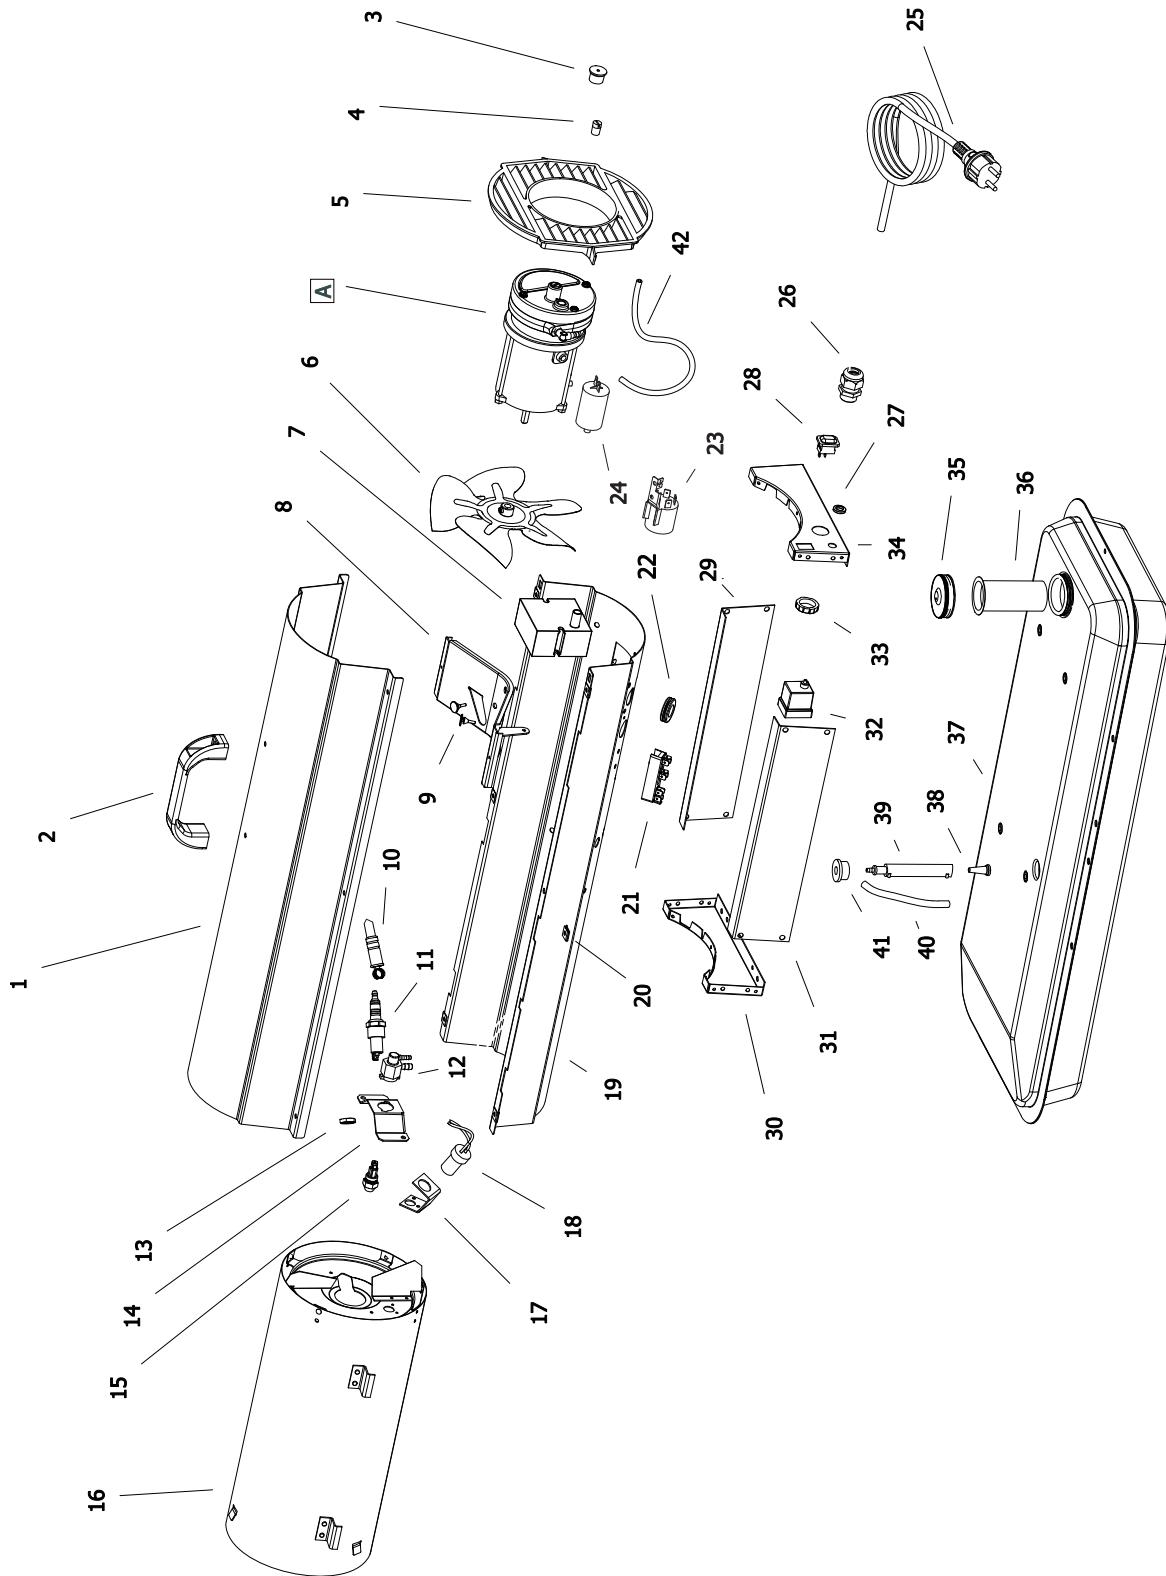

** Parts not available as an assembly, order parts separately

B35 CED MODEL 2010

UNIT 1

ILLUSTRATED PARTS BREAKDOWN

From Serial Number: 30102074

Edizione 2010
Rev. A

A

From Serial Number: 30102074