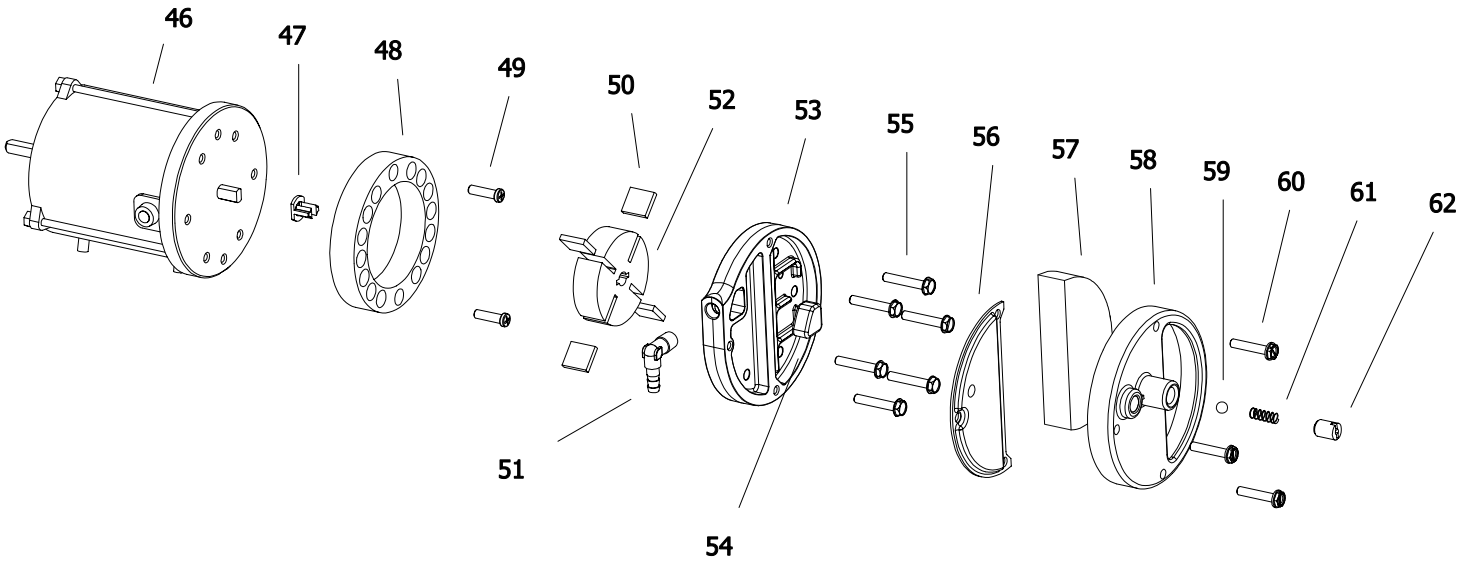

Pos.	Code NR	Description
40	4110.032	FUEL LINE
41	4100.541	RUBBER BUSHING
42	4104.147	AIR LINE
43	4110.478	MOTOR 1/35 HP
44	4108.635	INSERT
45	4101.532	PUMP BODY
46	4108.590	PUMP BODY SCREW
47	4101.666	BLADE
48	4100.661	BARB ELBOW
49	4103.441	ROTOR
50	4109.724	PUMP END COVER
51	4109.716	LINT FILTER
52	4108.536	SCREW/LOCKWASHER 4,8x30
53	4109.708	OUTPUT FILTER
54	4109.690	INTAKE FILTER
55	4109.674	END COVER
56	4108.379	STEEL BALL
57	4108.528	SCREW/LOCKWASHER 4,8x25
58	4102.141	PRESSURE RELIEF SPRING
59	4102.133	ADJUSTING SCREW
...	4103.925	WHEEL KIT HD B35/70

B 35 CED MODEL 2011/2012

UNIT 1

ILLUSTRATED PARTS BREAKDOWN

From Serial Number: 31107458

Edizione 2012
Rev. B

B 35 CED MODEL 2011/2012

UNIT 2

ILLUSTRATED PARTS BREAKDOWN

A

From Serial Number: 31107458

Rev. B - May 2012

4103.925 WHEEL KIT

Pos.	Code NR	Description
1	4110.121	UPPER SHELL
2	4162.893	PLASTIC HANDLE
3	4100.666	COVER CAP
4	4102.125	PRESSURE GAUGE CAP
5	4103.685	FAN GUARD
6	4100.662	FAN
7	4111.885	ELECTRONIC IGNITOR
8	4110.187	MOTOR BRACKET
9	4150.553	BUMPER
10	4111.831	HT CABLE
11	4110.337	BIFILAR ELECTRODES
12	4100.664	NOZZLE ADAPTER
13	4110.394	WASHER
14	4110.393	WASHER
15	4161.315	SCREW
16	4160.618	NUT
17	4100.101	NOZZLE BRACKET
18	4100.648	NOZZLE
19	4110.115	COMBUSTION CHAMBER
20	4100.658	PHOTOCELL BRACKET
21	4110.564	PHOTOCELL ASSEMBLY
22	4110.535	LOWER SHELL
23	4104.170	CLIP NUT
24	4106.110	TERMINAL BOARD
25	4160.646	CABLE PROTECTION
26	4160.639	RIVET POP
27	4110.292	CAPACITOR
28	4110.451	POWER CORD
29	4150.528	STRAIN RELIEF
30	4109.592	NUT
31	4106.179	ON/OFF SWITCH
32	4110.560	RIGHT PANEL
33	4110.113	FRONT FRAME BRACKET
34	4110.560	LEFT PANEL
34	4110.794	LEFT PANEL FROM SERIAL NUMBER 32117091
35	4104.196	FLAME-OUT CONTROL
36	4100.656	LOCKNUT
37	4110.514	REAR FRAME BRACKET
38	4103.891	FUEL TANK CAP