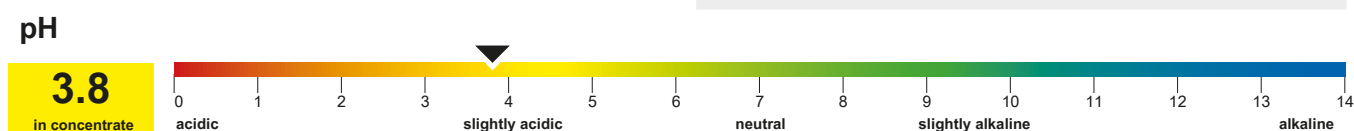

Container sizes

1 l

Part number

6.295-844.0